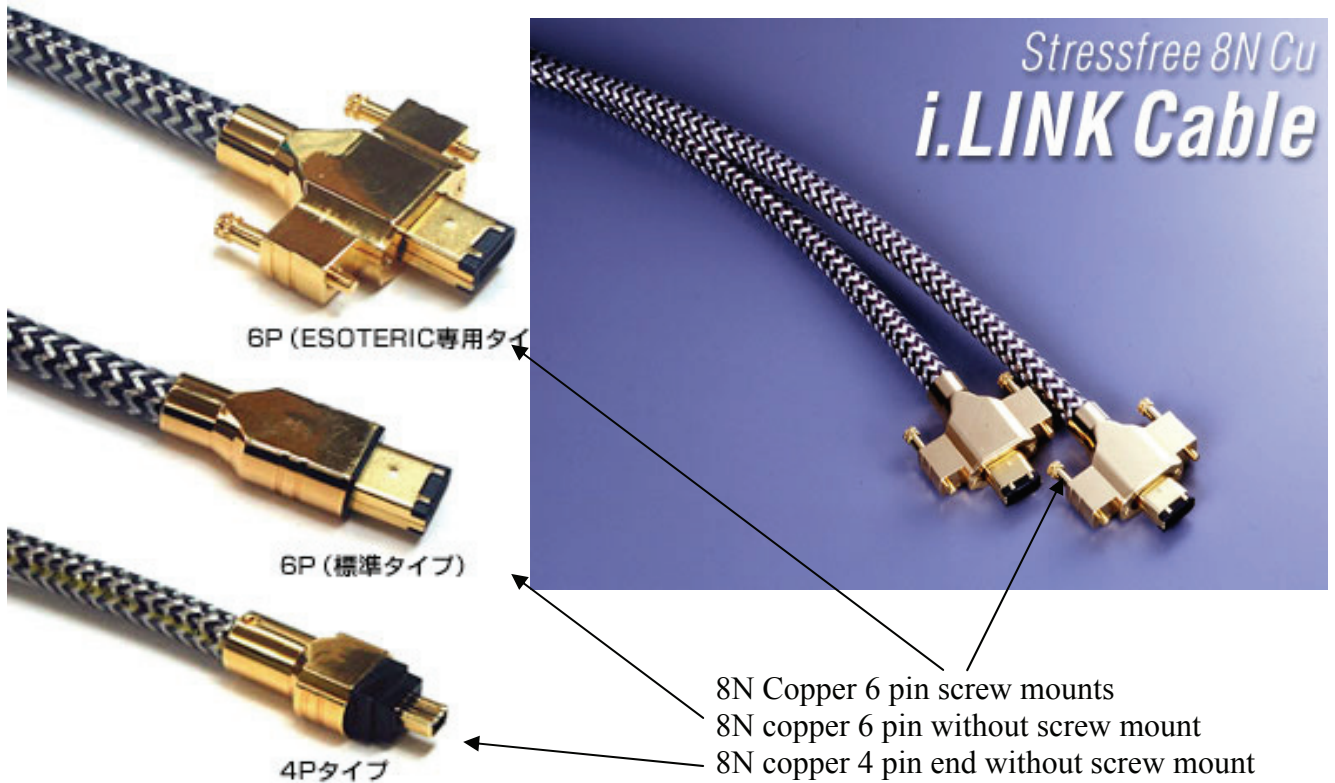

Esoteric 8N Copper (99.999999 copper purity) i.LINK connection cables are available in the following configurations:

i.LINK Cable 1 meter 6 pin to 6 pin, screw mount	Part #: 8N-6P1394/1.0
i.LINK Cable 1 meter 6 pin to 6 pin, no screw mount	Part #: 8N-6P/6PI/1.0
i.LINK Cable 1 meter 4 pin to 4 pin, no screw mount	Part #: 8N-4P/4PI/1.0
i.LINK Cable 1 meter 6 pin to 4 pin, no screw mount	Part #: 8N-6P/4PI/1.0