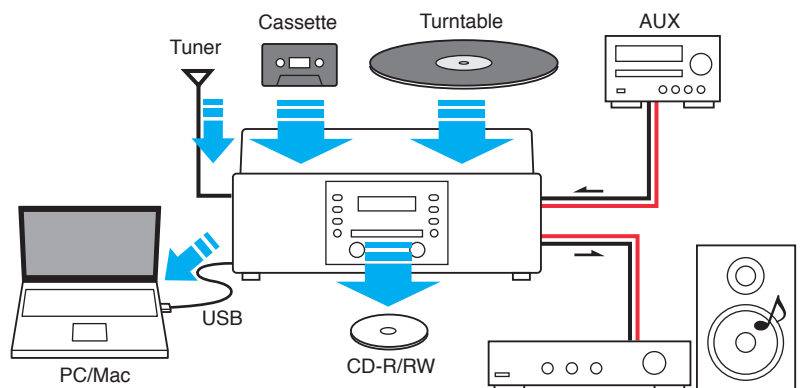

USB Section

- USB Audio Out from Phono, CD, Tape, Tuner, AUX to PC
- MP3/WMA/PCM* Recording on PC/Mac (Software bundled)

Turntable Section

- 3-speed Turntable (33-1/3, 45, 78rpm)
- Auto Return

Tape Section

- Cassette Tape Player
- High/Normal Tape Positions
- Play, Pause, FWD, REW Operation

General

- PLL Synthesized AM/FM Stereo Tuner
- Volume Control
- Bass-reflex type Speakers
- LCD Display with Backlight
- Headphone Out
- Remote Control

General Specifications

- Output Power: 3.5W + 3.5W
- Speakers: 2"-3/4 Full Range Cone x 2
- Audio Input: x 1 (RCA)
- Audio Output: x 1 (RCA)
- USB Port: x 1
- Headphone: x 1 (Stereo Mini)
- Operation: 120V AC, 60Hz
- Dimension (W x H x D): 18-1/2" x 9-1/16" x 15-3/8"
470 x 230 x 390 mm
- Weight: 24.3 lbs. 11.0 kg