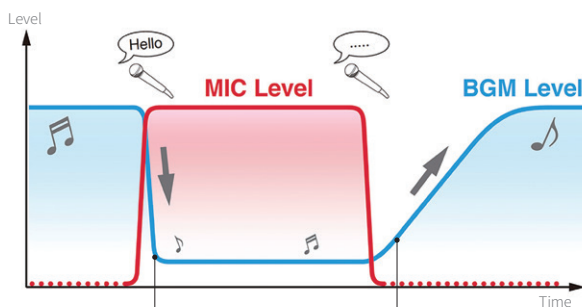

## A tri-zone mixer with Bluetooth/MIC/LINE inputs

The MZ-123BT is a compact 1U multi-channel, multi-zone professional installation mixer that provides versatile routing, mixing and distribution of up to three channels of music and announcements for a wide range of commercial applications, including retail, restaurants, bars, cafes, hotels, or any environment that requires independent audio routing and announcement capabilities. Featuring a simple, intuitive layout for ease of operation, the Bluetooth-enabled MZ-123BT comes equipped with 2 versatile mic inputs and automatic attenuation of background music for superior intelligibility during announcements or paging.

**ZONE 1**  
for example...  
**POP music**  
in cafe area

**ZONE 2**  
for example...  
**Classical music**  
in main dining

**ZONE 3**  
for example...  
**Announcement**  
in kitchen

### Main Features

- 2 MIC Inputs (+48V Phantom Power)
  - MIC 1
  - MIC 2
- 3 LINE Inputs
  - CH1
  - CH2
  - CH3
- Type of EQ and Filters
- Talkover setting items
- MONO/STEREO selectable Outputs
- Zone-selectable Monitoring Headphone Output

### Talkover function for Voiceover Clarity During Announcements

The Talkover function automatically detects mic signal input during audio playback and attenuates background music levels in the desired Zone for optimal intelligibility during announcements. Back panel adjustment of Mic Threshold Level and Timing (release time) allows smooth restoration of background music to pre-set levels.